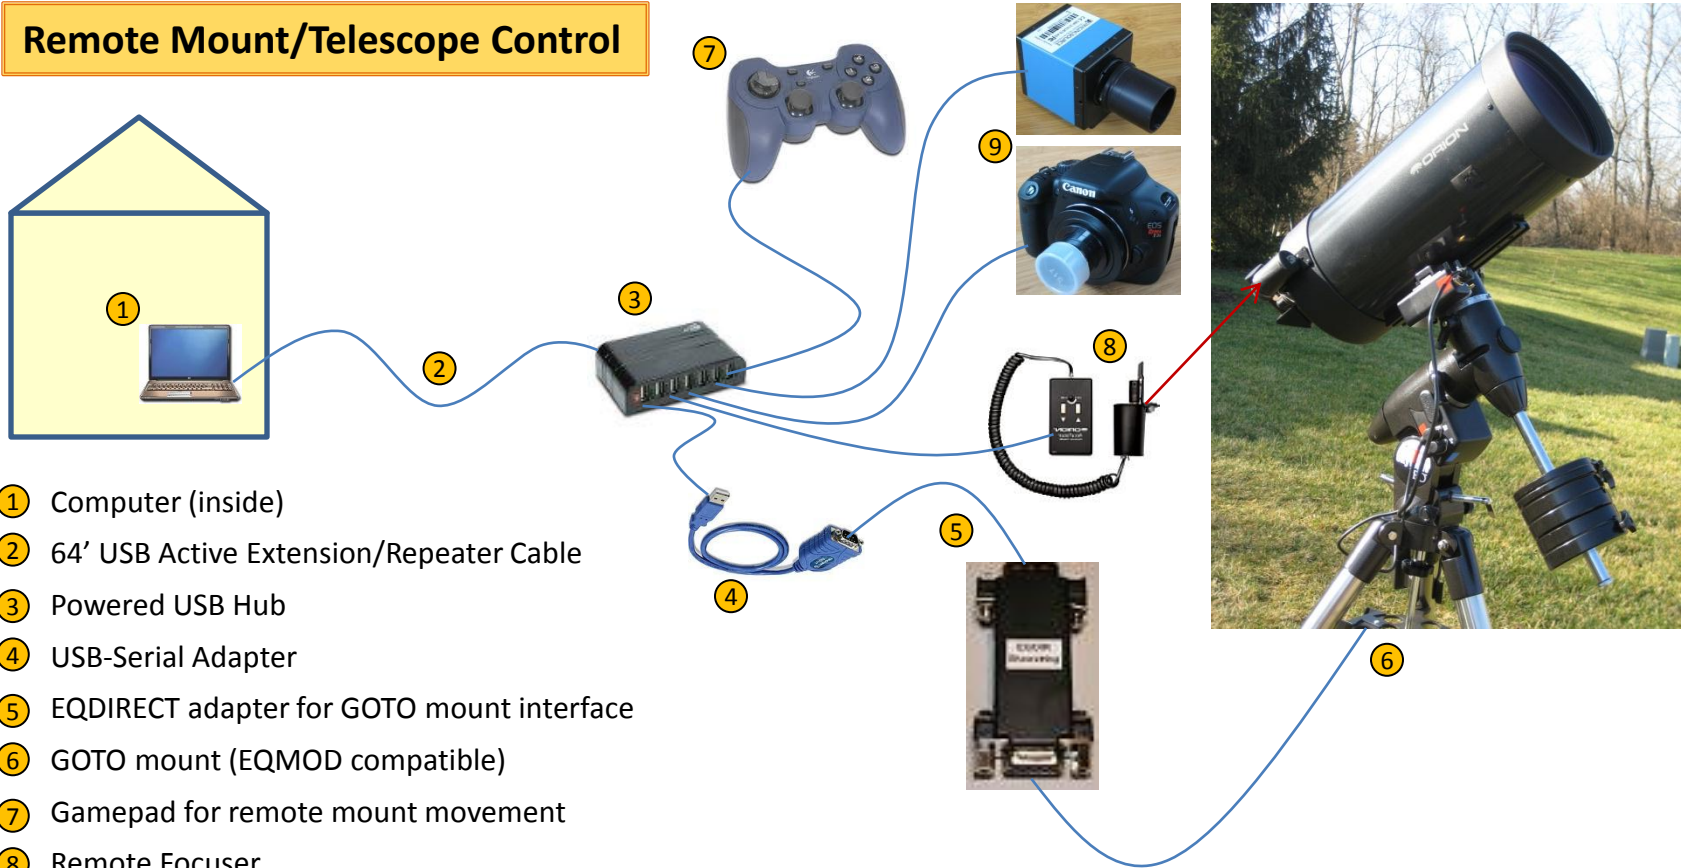

## Remote Mount/Telescope Control

- ① Computer (inside)
- ② 64' USB Active Extension/Repeater Cable
- ③ Powered USB Hub
- ④ USB-Serial Adapter
- ⑤ EQDIRECT adapter for GOTO mount interface
- ⑥ GOTO mount (EQMOD compatible)
- ⑦ Gamepad for remote mount movement
- ⑧ Remote Focuser
- ⑨ Imagers